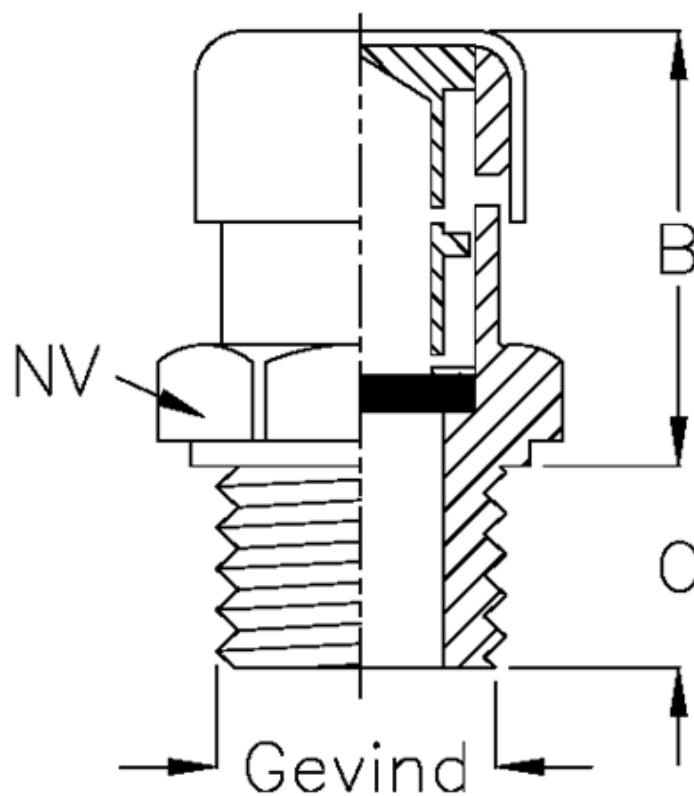

# Data Sheet

Article number: 21311078

Description: Breather plug with labyrinth/filter  
Type 31A M22x1,5

## Measures

B = 21

C = 10

NV = 27

Thread = M22x1,5